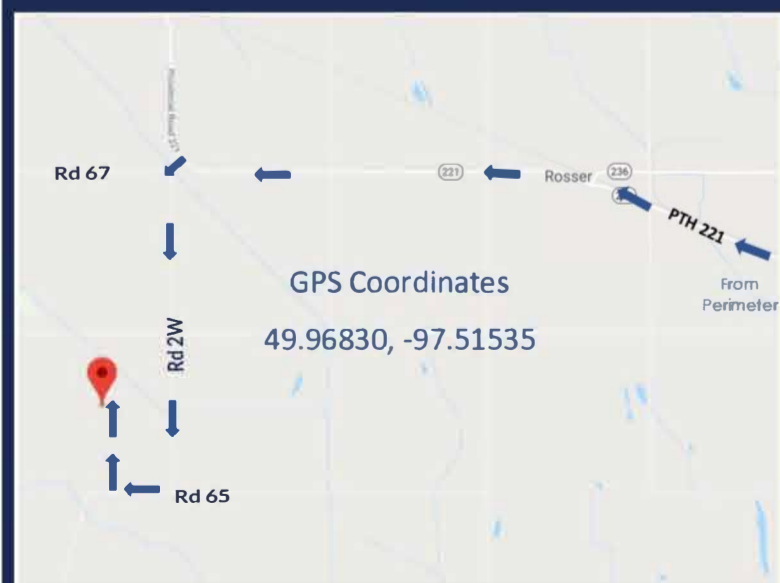

Meadow Lane School

Located on Meadow Lane Colony, Near Rosser, Manitoba

Mailing Address - Box 68 Rosser, Manitoba R0C 1E0
hutterianschools@isd21.mb.ca | 204-322-5661 Ext. 242

School Principal - Leanne Benson

Photographs of Students
Not Permitted

Modest Attire
Required for Staff

Driving Directions From ISD Board Office in Stonewall

1. Take highway #236 south to #6 highway. Turn left, then exit right onto the Perimeter. Head south until you see the sign for Rosser Road (HWY 221) exit
2. Take the Exit onto Rosser Road and go WEST on #221. Continue on this road. driving through the community of Rosser, still heading West.
3. Two miles past Rosser there will be a curve (to the right) in the road. As you go around the curve you need to turn LEFT onto ROAD 67. If you come to a second curve (to the left) in the road you have gone too far!!!
4. Drive across the little white bridge and TURN LEFT. There is an arrow pointing to Saint Francois Xavier. It is very faded. THIS IS ROAD 2W
5. Travel SOUTH on 2W for 2 miles. You will see the colony on your right (across the field). There is no entrance off this road.
6. Turn RIGHT (WEST) at Road 65 and continue for a ½ mile
7. Turn right into the LONG drive way leading into the colony.
8. Drive directly to the furthest building on your LEFT.
9. Enter through the double doors. The school is on the second floor.

Map

powered by

PIKTOCHART