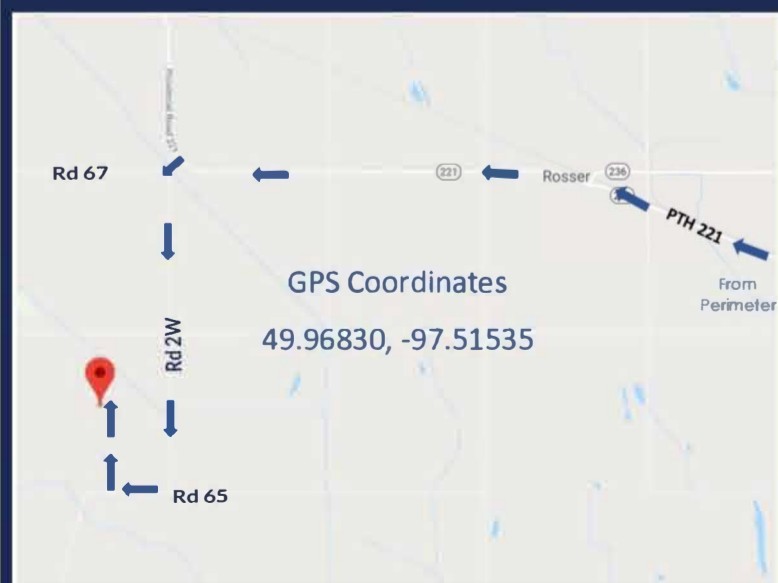

Meadow Lane School

Located on Meadow Lane Colony, Near Rosser, Manitoba

Mailing Address - Box 68 Rosser, Manitoba R0C 1E0
hutterianschools@isd21.mb.ca | 204-322-5661 Ext. 242

School Principal - Leanne Benson

Photographs of Students
Not Permitted

Modest Attire
Required for Staff

Driving Directions From ISD Board Office in Stonewall

1. Take highway #236 south to #6 highway. Turn left, then exit right onto the Perimeter. Head south until you see the sign for Rosser Road (HWY 221) exit
2. Take the Exit onto Rosser Road and go WEST on #221. Continue on this road. driving through the community of Rosser, still heading West.
3. Two miles past Rosser there will be a curve (to the right) in the road. As you go around the curve you need to turn LEFT onto ROAD 67. If you come to a second curve (to the left) in the road you have gone too far!!!
4. Drive across the little white bridge and TURN LEFT. There is an arrow pointing to Saint Francois Xavier. It is very faded. THIS IS ROAD 2W
5. Travel SOUTH on 2W for 2 miles. You will see the colony on your right (across the field). There is no entrance off this road.
6. Turn RIGHT (WEST) at Road 65 and continue for a ½ mile
7. Turn right into the LONG drive way leading into the colony.
8. Drive directly to the furthest building on your LEFT.
9. Enter through the double doors. The school is on the second floor.

Map

powered by

PIKTOCHART