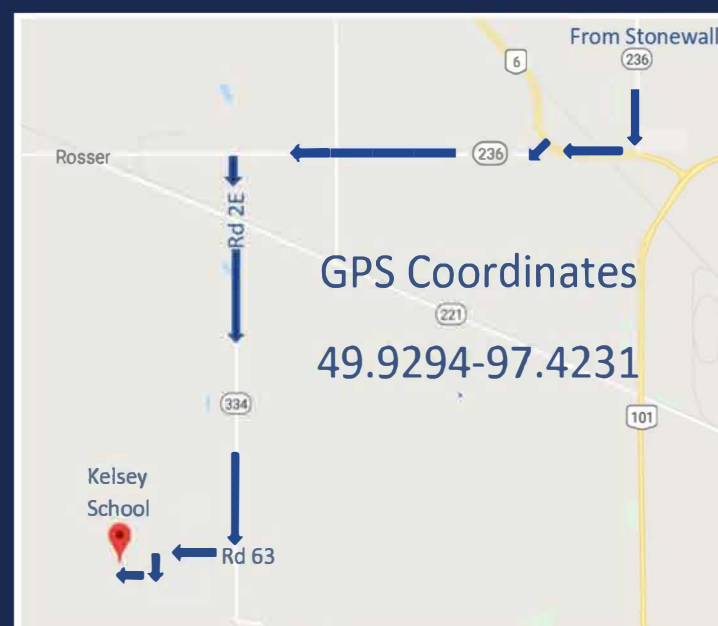

Kelsey School

Located on Sturgeon Creek Colony, Near Rosser, Manitoba

Mailing Address - Box 82 Rosser, Manitoba R0C 1E0
hutterianschools@isd21.mb.ca | 204-633-3485

School Principal - Jenesta Thompson School Synopsis

Student Internet Access
Not Permitted

Video/Movies/Radio
Not Permitted

Photographs of Students
Not Permitted

Modest Attire
Required for Staff

Driving Directions From ISD Board Office in Stonewall

1. Drive south on highway #236 to stop sign at highway #6.
2. Turn right onto #6 and drive approximately ½ mile.
3. Turn left (on the curve) onto #236 (gravel).
4. Drive approximately 3 miles to road 2E then turn left (south).
5. Drive approximately 4 miles (will cross tracks and PTH 221).
6. Turn right on road #63.
7. Turn left at 2nd driveway on this road, just past cemetery.
8. Take the first right after turning into the colony. School is at the end of this driveway, on the right.

Map

powered by