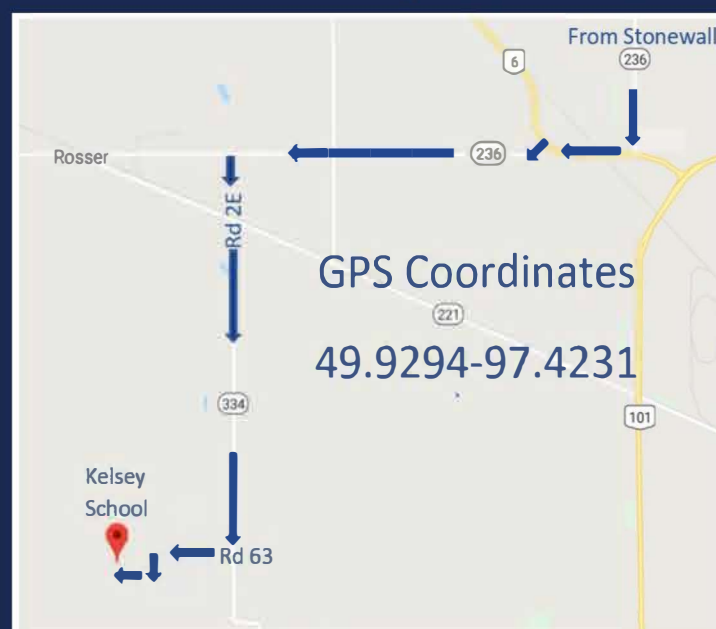

Kelsey School

Located on Sturgeon Creek Colony, Near Rosser, Manitoba

Mailing Address - Box 82 Rosser, Manitoba R0C 1E0
hutterianschools@isd21.mb.ca | 204-633-3485

School Principal - Jenesta Thompson School Synopsis

Student Internet Access
Not Permitted

Video/Movies/Radio
Not Permitted

Photographs of Students
Not Permitted

Modest Attire
Required for Staff

Driving Directions From ISD Board Office in Stonewall

1. Drive south on highway #236 to stop sign at highway #6.
2. Turn right onto #6 and drive approximately ½ mile.
3. Turn left (on the curve) onto #236 (gravel).
4. Drive approximately 3 miles to road 2E then turn left (south).
5. Drive approximately 4 miles (will cross tracks and PTH 221).
6. Turn right on road #63.
7. Turn left at 2nd driveway on this road, just past cemetery.
8. Take the first right after turning into the colony. School is at the end of this driveway, on the right.

Map

powered by