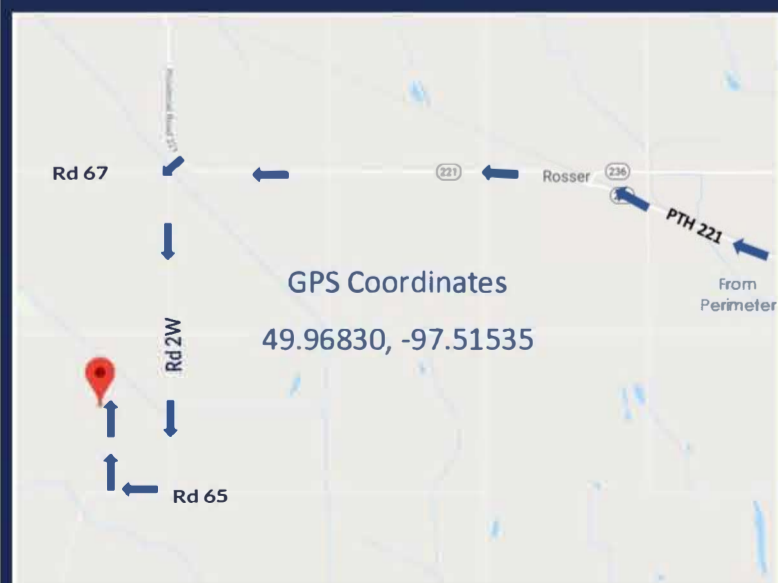

Meadow Lane School

Located on Meadow Lane Colony, Near Rosser, Manitoba

Mailing Address - Box 68 Rosser, Manitoba R0C 1E0
hutterianschools@isd21.mb.ca | 204-322-5661 Ext. 242

School Principal - Paula Kler

Photographs of Students
Not Permitted

Modest Attire
Required for Staff

Driving Directions From ISD Board Office in Stonewall

1. Take highway #236 south to #6 highway. Turn left, then exit right onto the Perimeter. Head south until you see the sign for Rosser Road (HWY 221) exit
2. Take the Exit onto Rosser Road and go WEST on #221. Continue on this road. driving through the community of Rosser, still heading West.
3. Two miles past Rosser there will be a curve (to the right) in the road. As you go around the curve you need to turn LEFT onto ROAD 67. If you come to a second curve (to the left) in the road you have gone too far!!!
4. Drive across the little white bridge and TURN LEFT. There is an arrow pointing to Saint Francois Xavier. It is very faded. THIS IS ROAD 2W
5. Travel SOUTH on 2W for 2 miles. You will see the colony on your right (across the field). There is no entrance off this road.
6. Turn RIGHT (WEST) at Road 65 and continue for a ½ mile
7. Turn right into the LONG drive way leading into the colony.
8. Drive directly to the furthest building on your LEFT.
9. Enter through the double doors. The school is on the second floor.

Map

powered by

PIKTOCHART